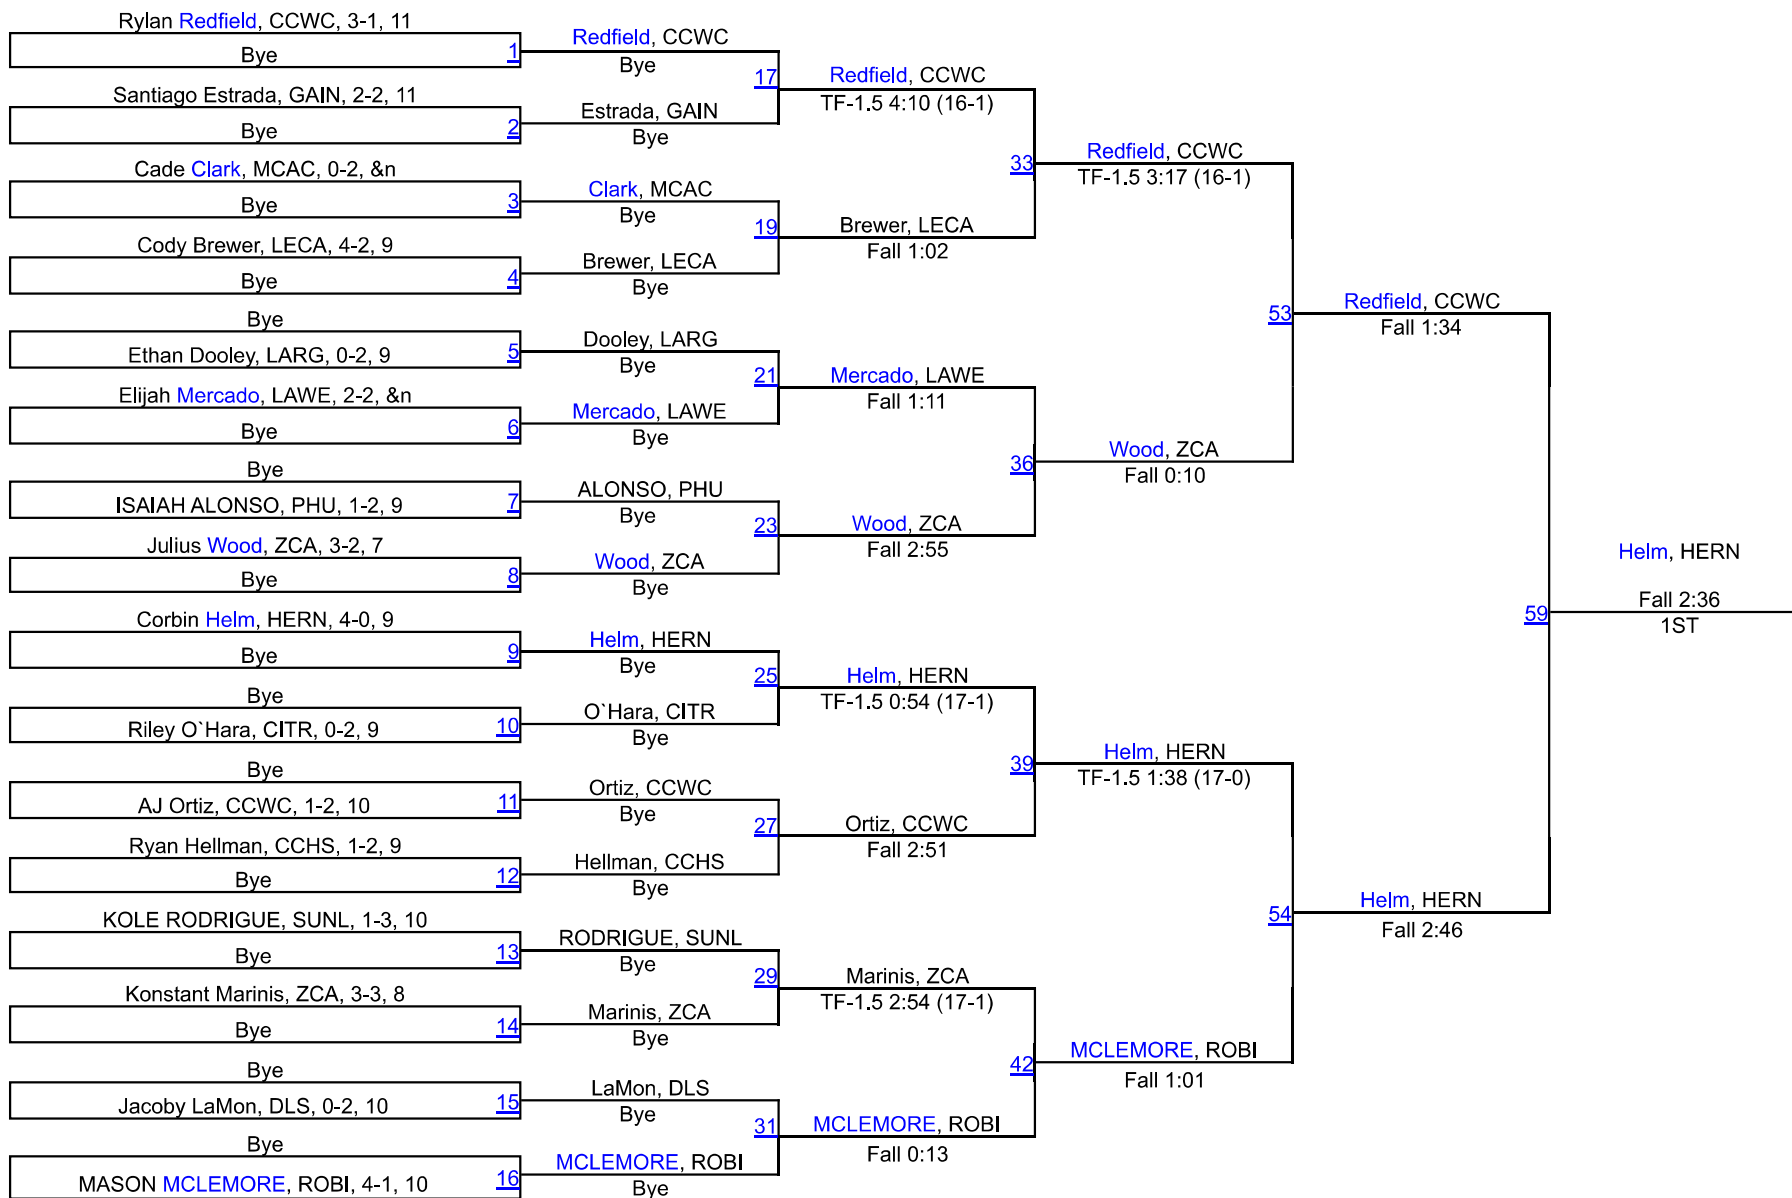

Team Scores		
1	Palm Harbor University	257.5
2	Christopher Columbus H S	254.0
3	Hernando	181.5
4	Zephyrhills Christian	173.5
5	Crystal River	157.5
6	Citrus	141.5
7	Mckeel Academy	126.0
8	Cypress Creek (Wesley Chapel)	113.5
9	Sunlake	105.0
10	Lecanto	93.0
11	Robinson	92.0
12	Forest (Ocala)	86.5
13	Nature Coast Technical High School	79.0
14	Dr. Lennard Sr	68.0
15	Wiregrass Ranch	62.0
16	Largo	60.5
17	Gainesville	40.5
18	Lake Weir	30.0
19	First Academy- Leesburg	27.5
20	Dunnellon	0.0

Windham Rotunda Memorial

106

Windham Rotunda Memorial

120

Windham Rotunda Memorial

126

Windham Rotunda Memorial

132

Windham Rotunda Memorial

138

Windham Rotunda Memorial

Windham Rotunda Memorial

150

Windham Rotunda Memorial

157

Windham Rotunda Memorial