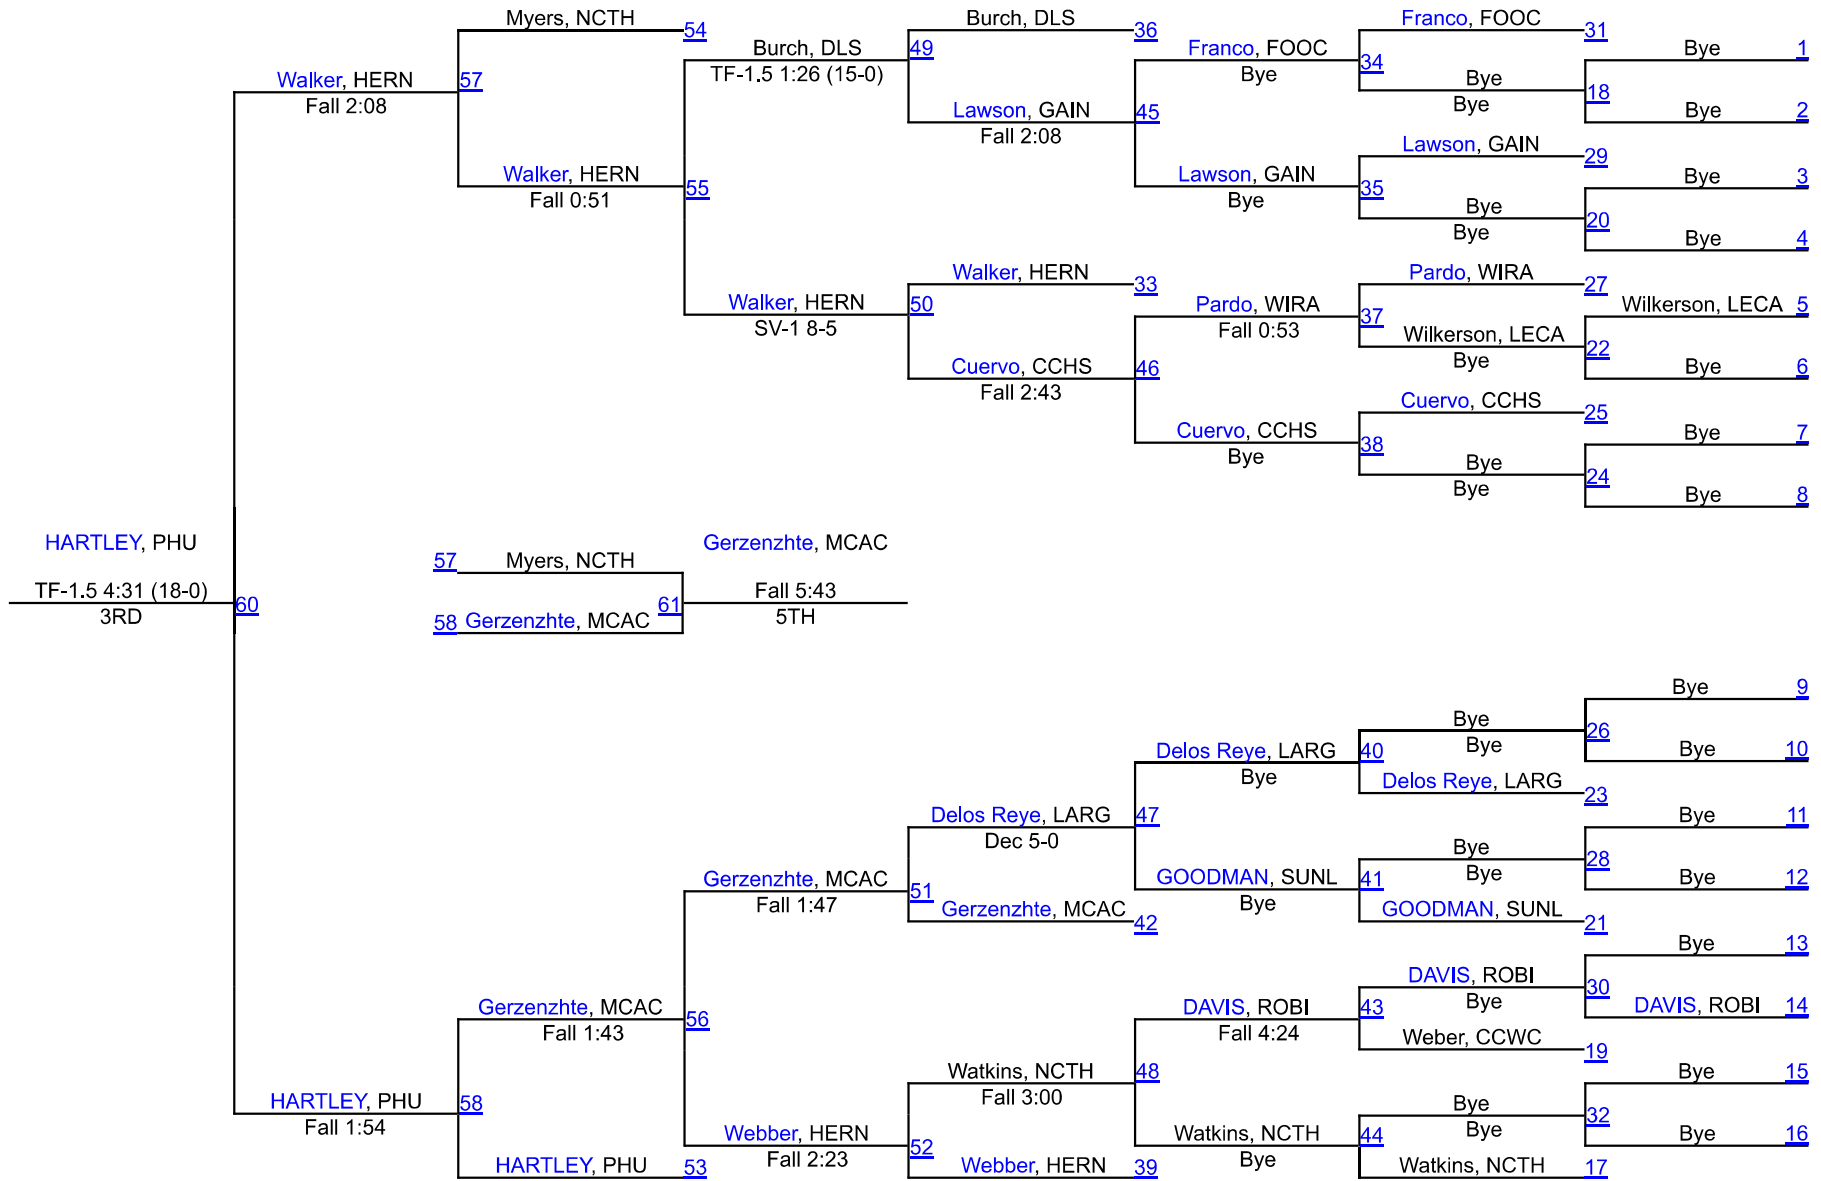

Team Scores		
1	Palm Harbor University	257.5
2	Christopher Columbus H S	254.0
3	Hernando	181.5
4	Zephyrhills Christian	173.5
5	Crystal River	157.5
6	Citrus	141.5
7	Mckeel Academy	126.0
8	Cypress Creek (Wesley Chapel)	113.5
9	Sunlake	105.0
10	Lecanto	93.0
11	Robinson	92.0
12	Forest (Ocala)	86.5
13	Nature Coast Technical High School	79.0
14	Dr. Lennard Sr	68.0
15	Wiregrass Ranch	62.0
16	Largo	60.5
17	Gainesville	40.5
18	Lake Weir	30.0
19	First Academy- Leesburg	27.5
20	Dunnellon	0.0

Windham Rotunda Memorial

106

Windham Rotunda Memorial

120

Windham Rotunda Memorial

126

Windham Rotunda Memorial

132

Windham Rotunda Memorial

138

Windham Rotunda Memorial

Windham Rotunda Memorial

150

Windham Rotunda Memorial

157

Windham Rotunda Memorial

165

Windham Rotunda Memorial

175

Windham Rotunda Memorial

190

Windham Rotunda Memorial

215

Windham Rotunda Memorial