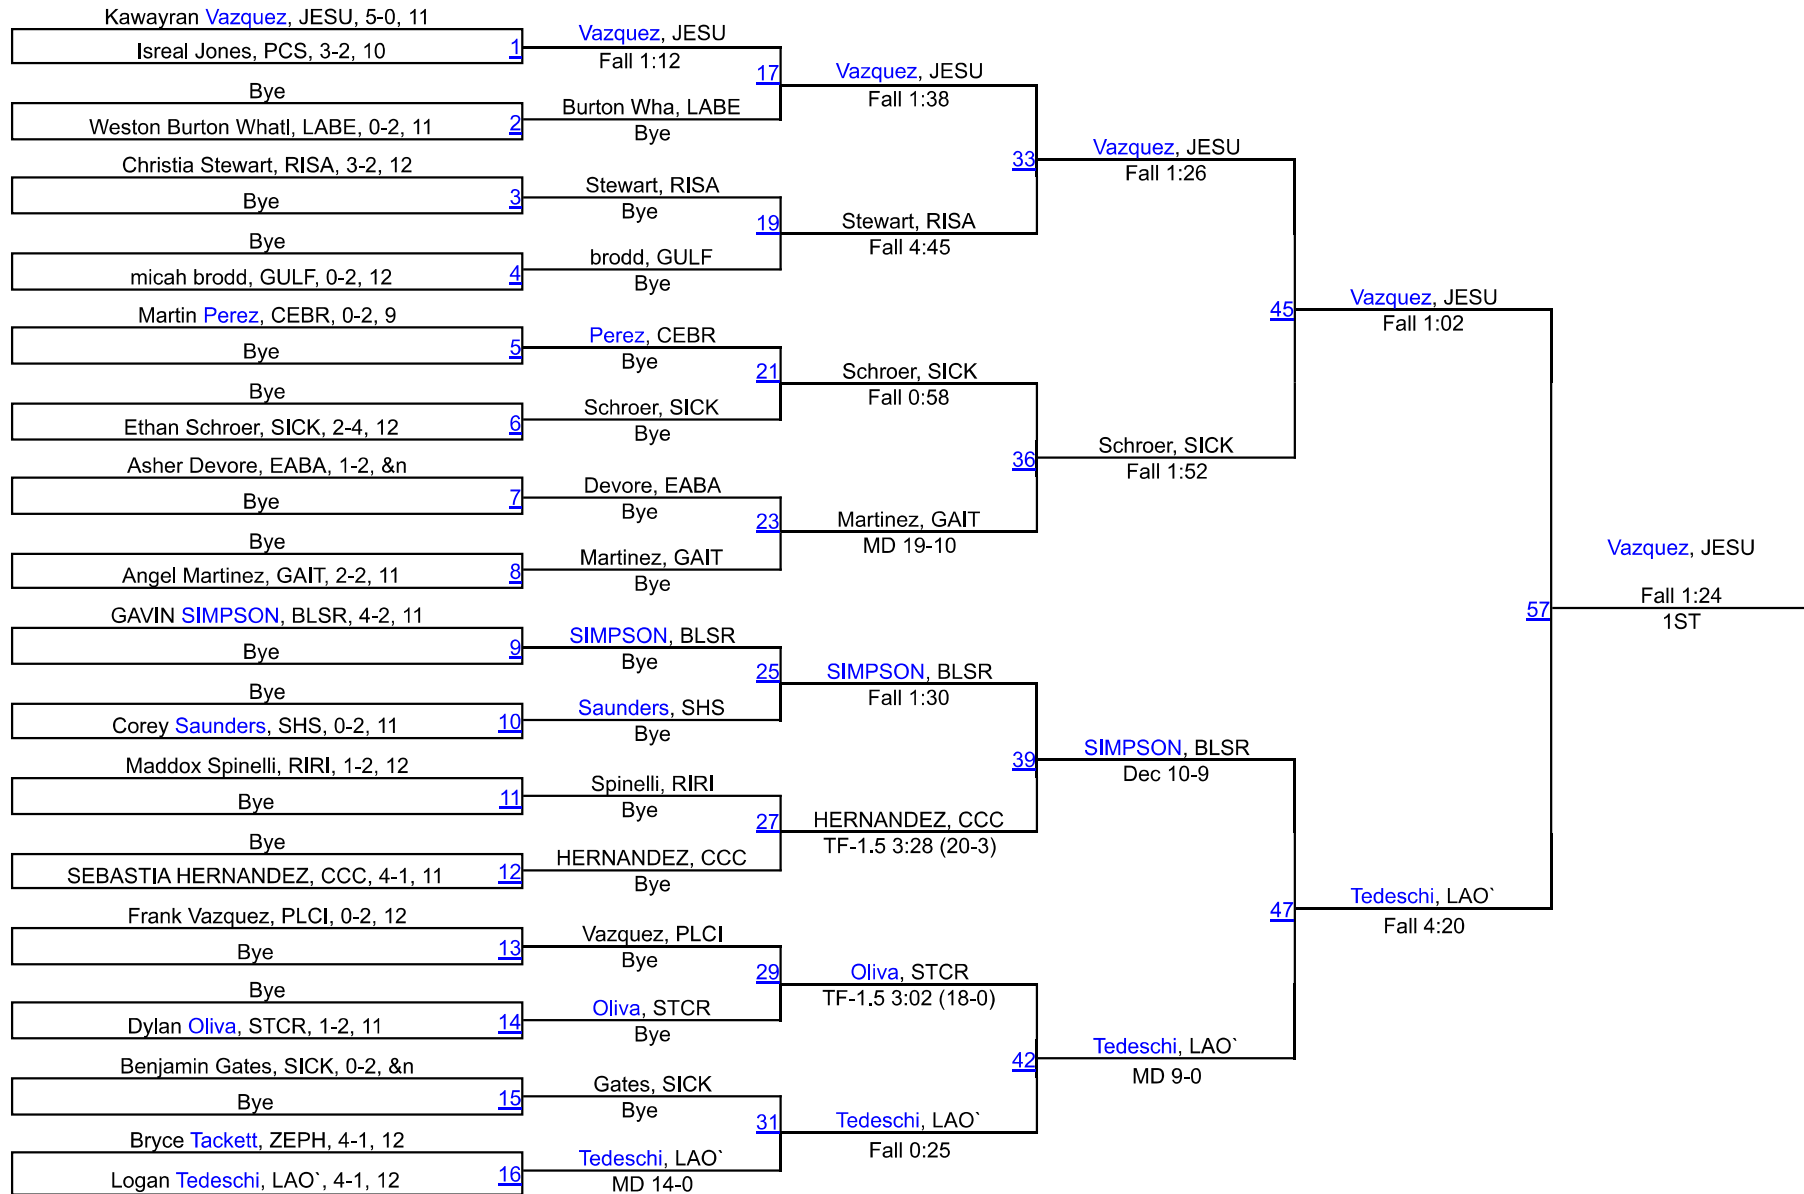

Ben Richards Memorial Boys

165