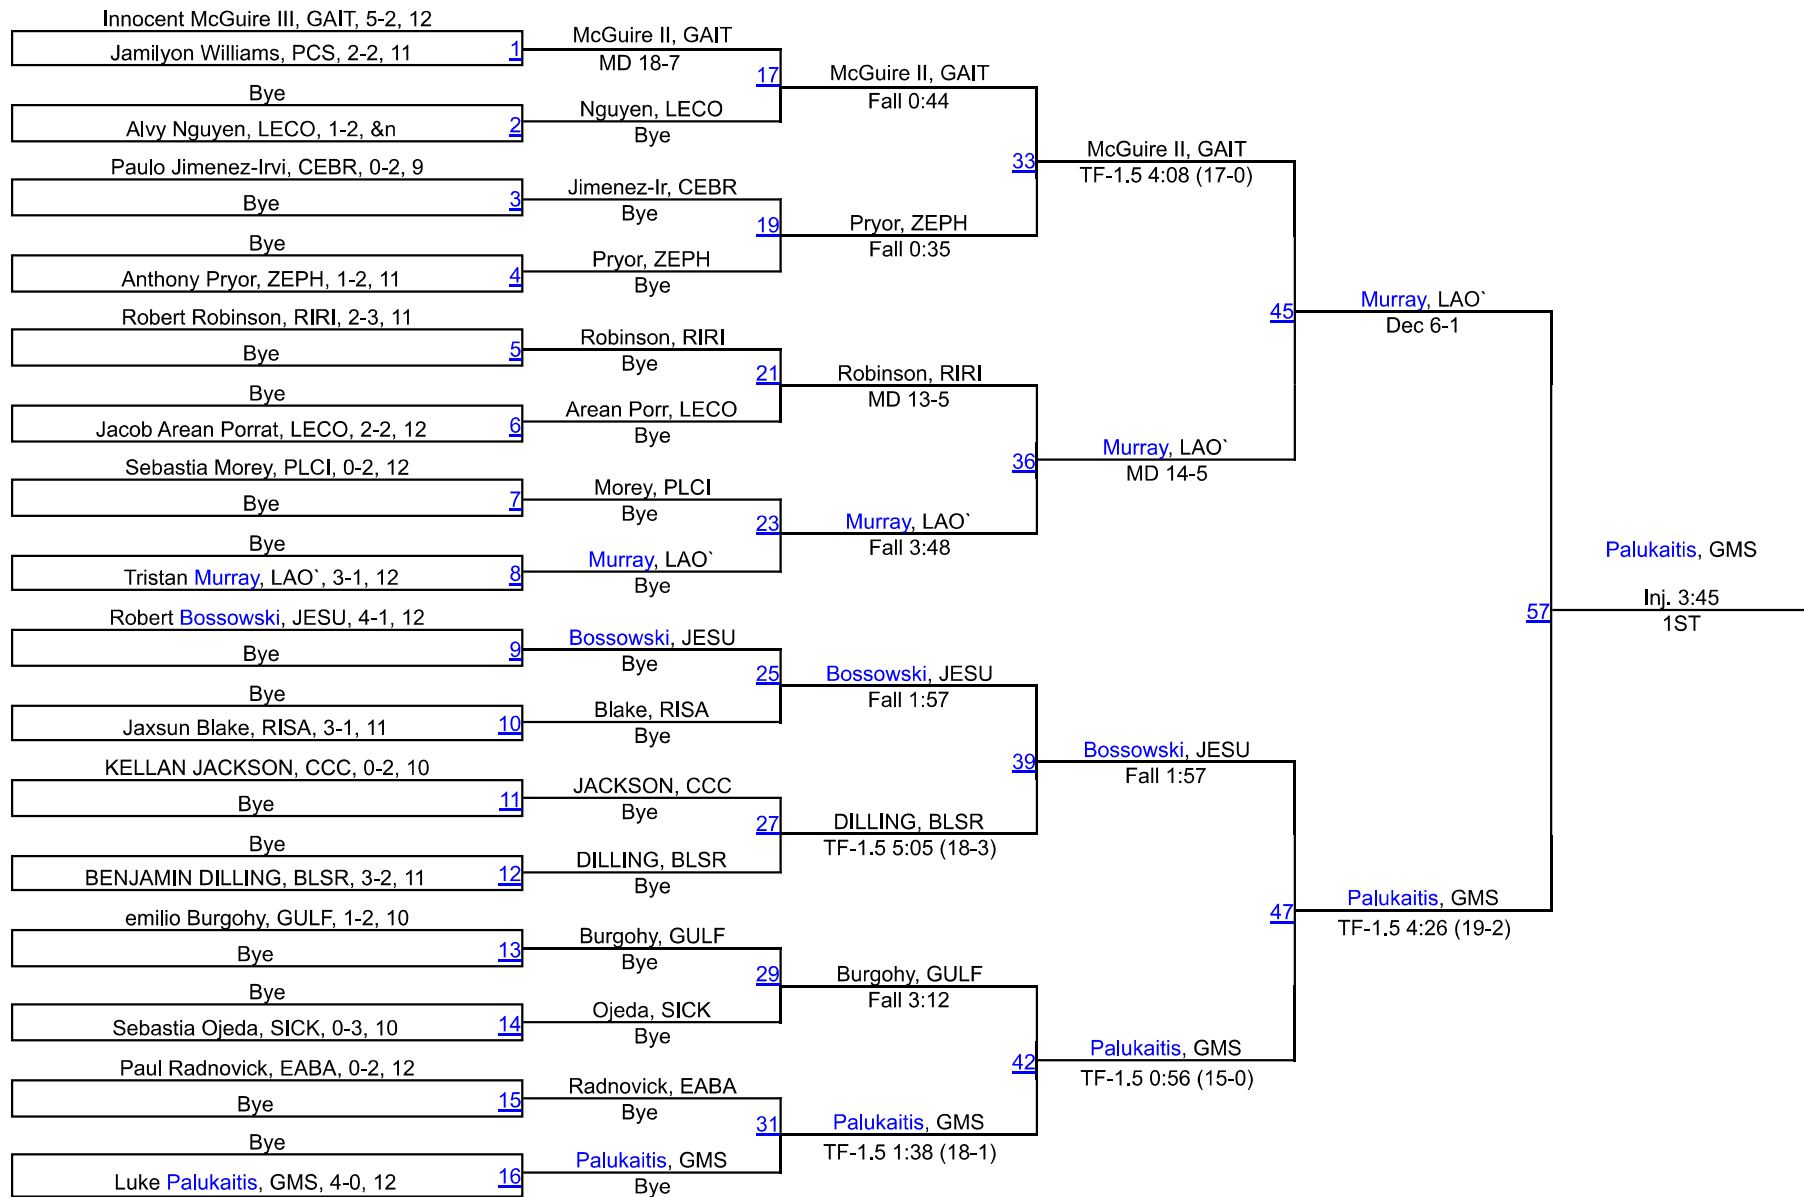

Ben Richards Memorial Boys

190