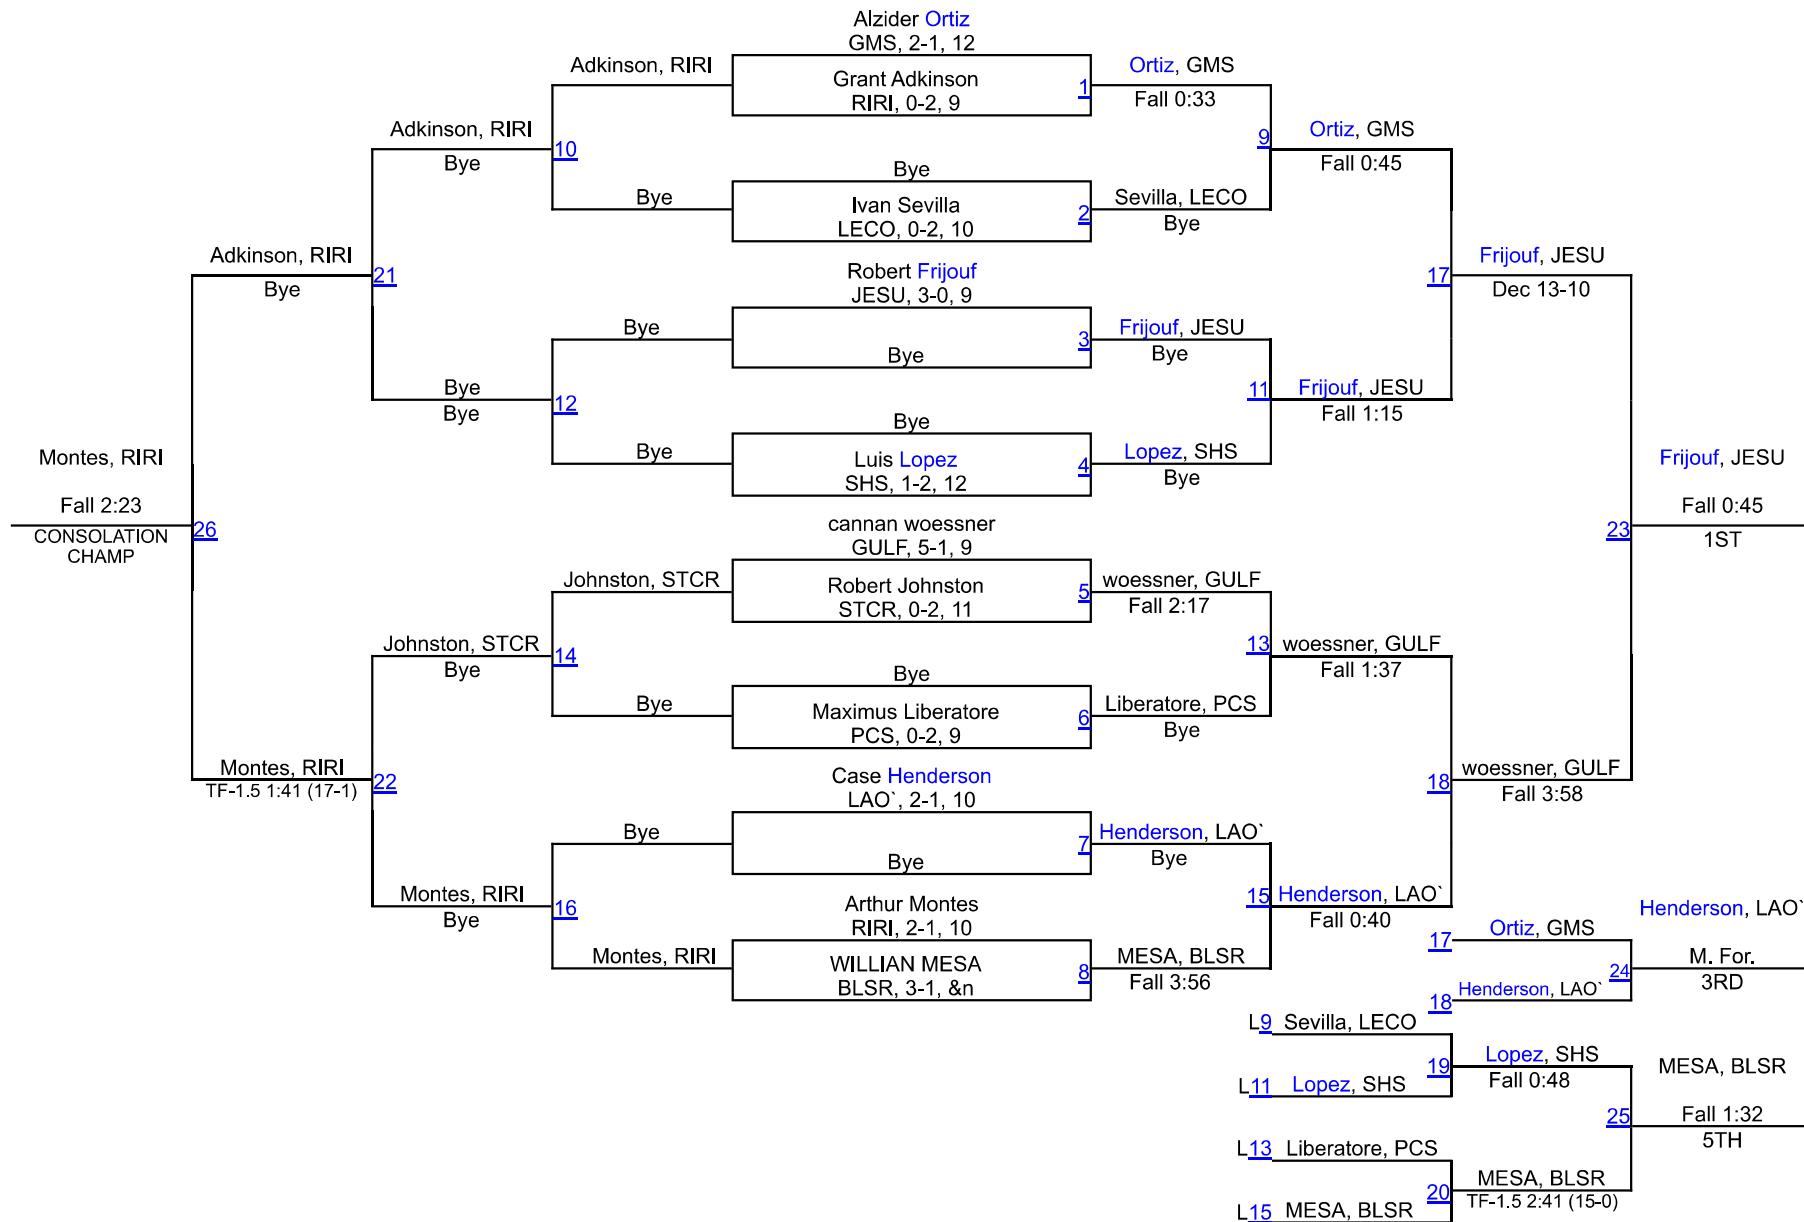

# Ben Richards Memorial Boys

106