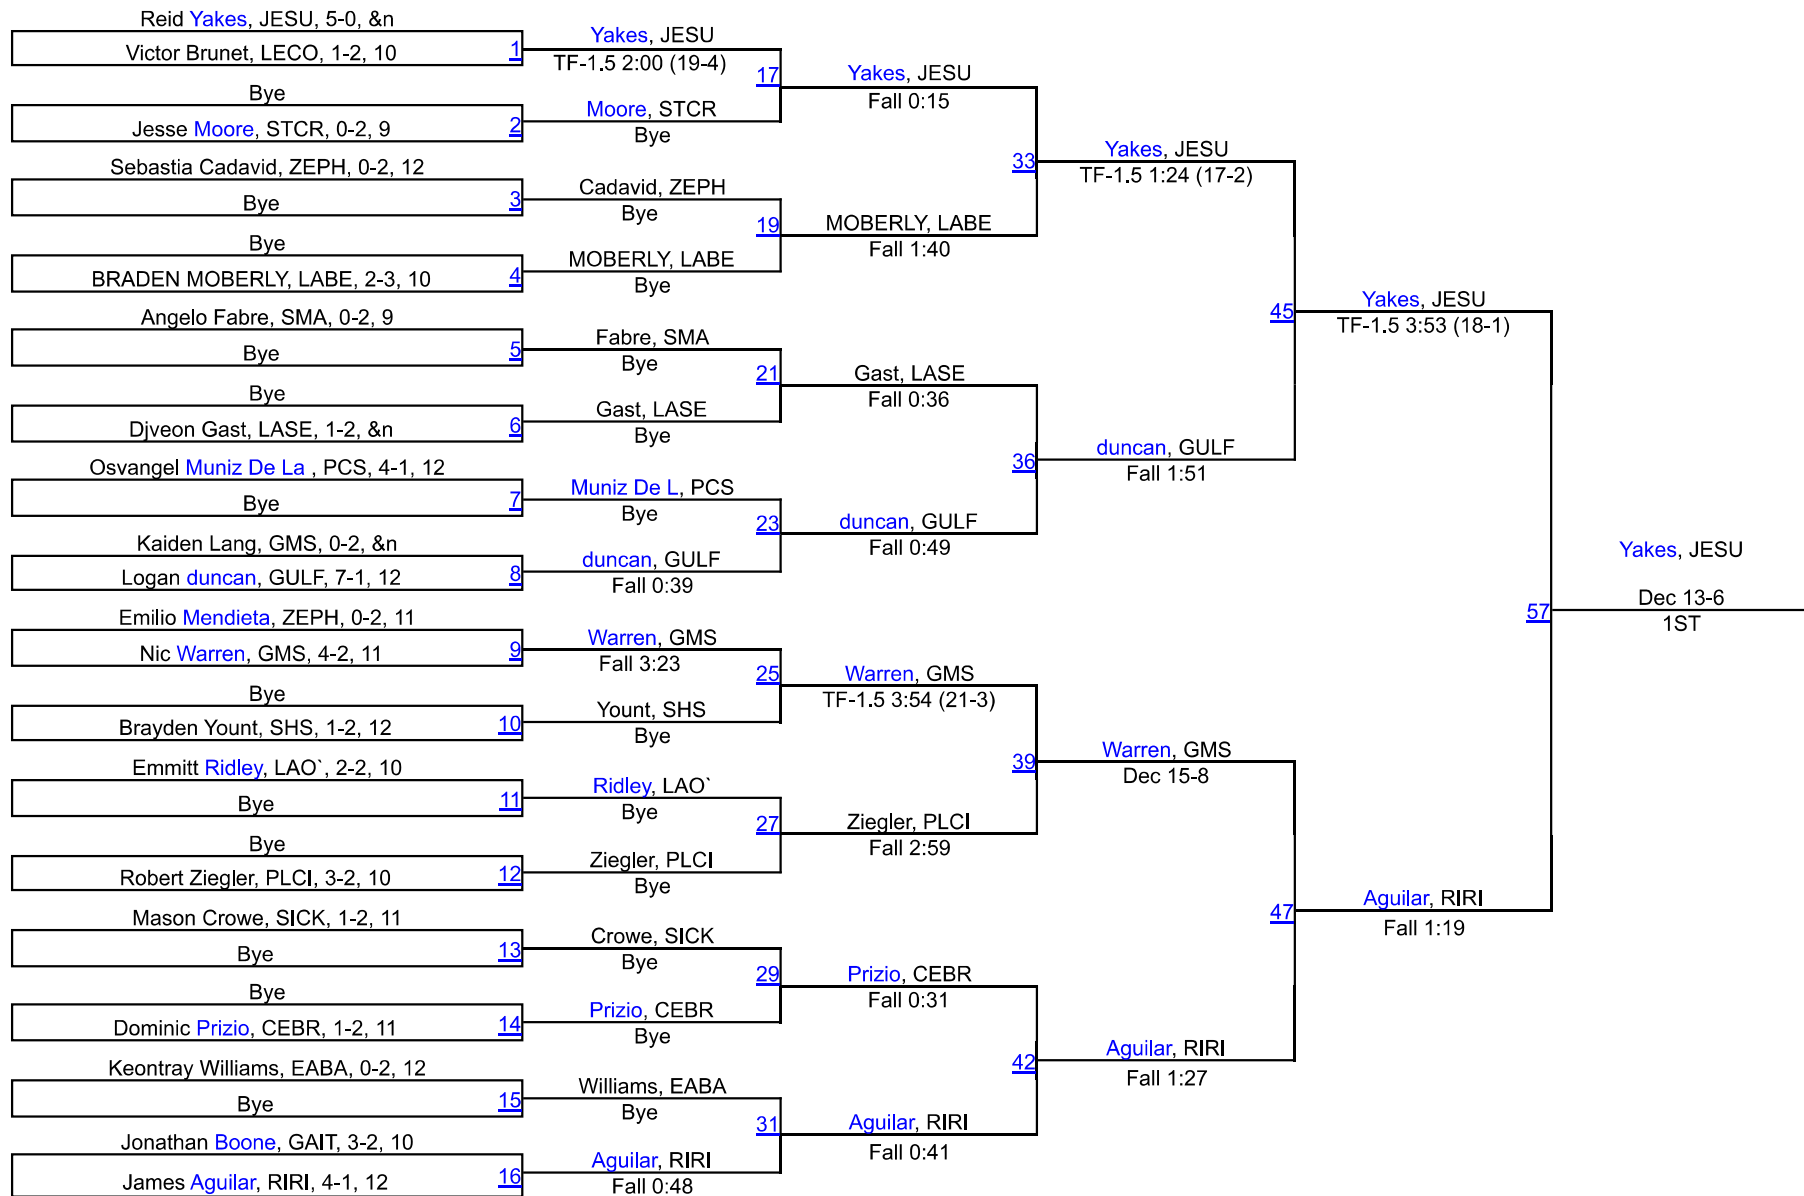

Ben Richards Memorial Boys

138