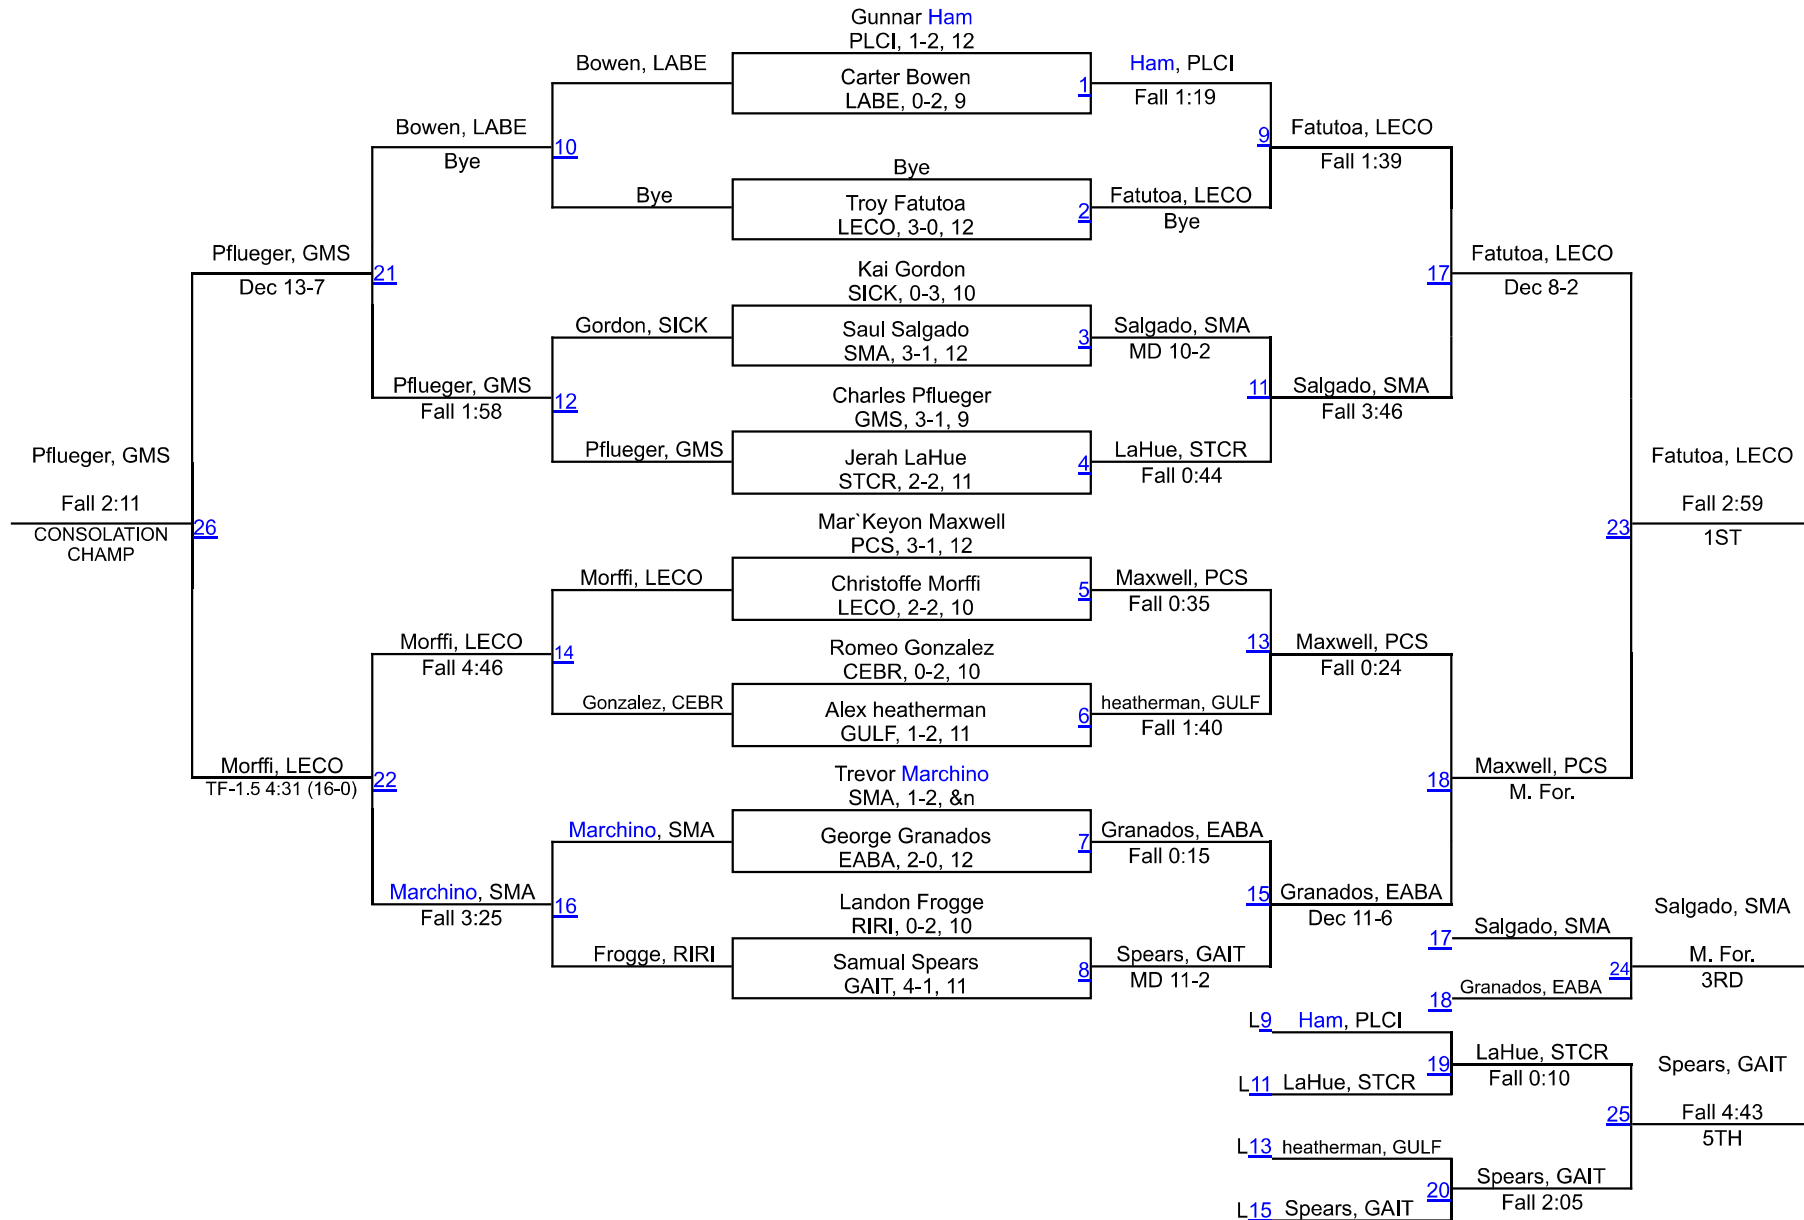

Ben Richards Memorial Boys

215