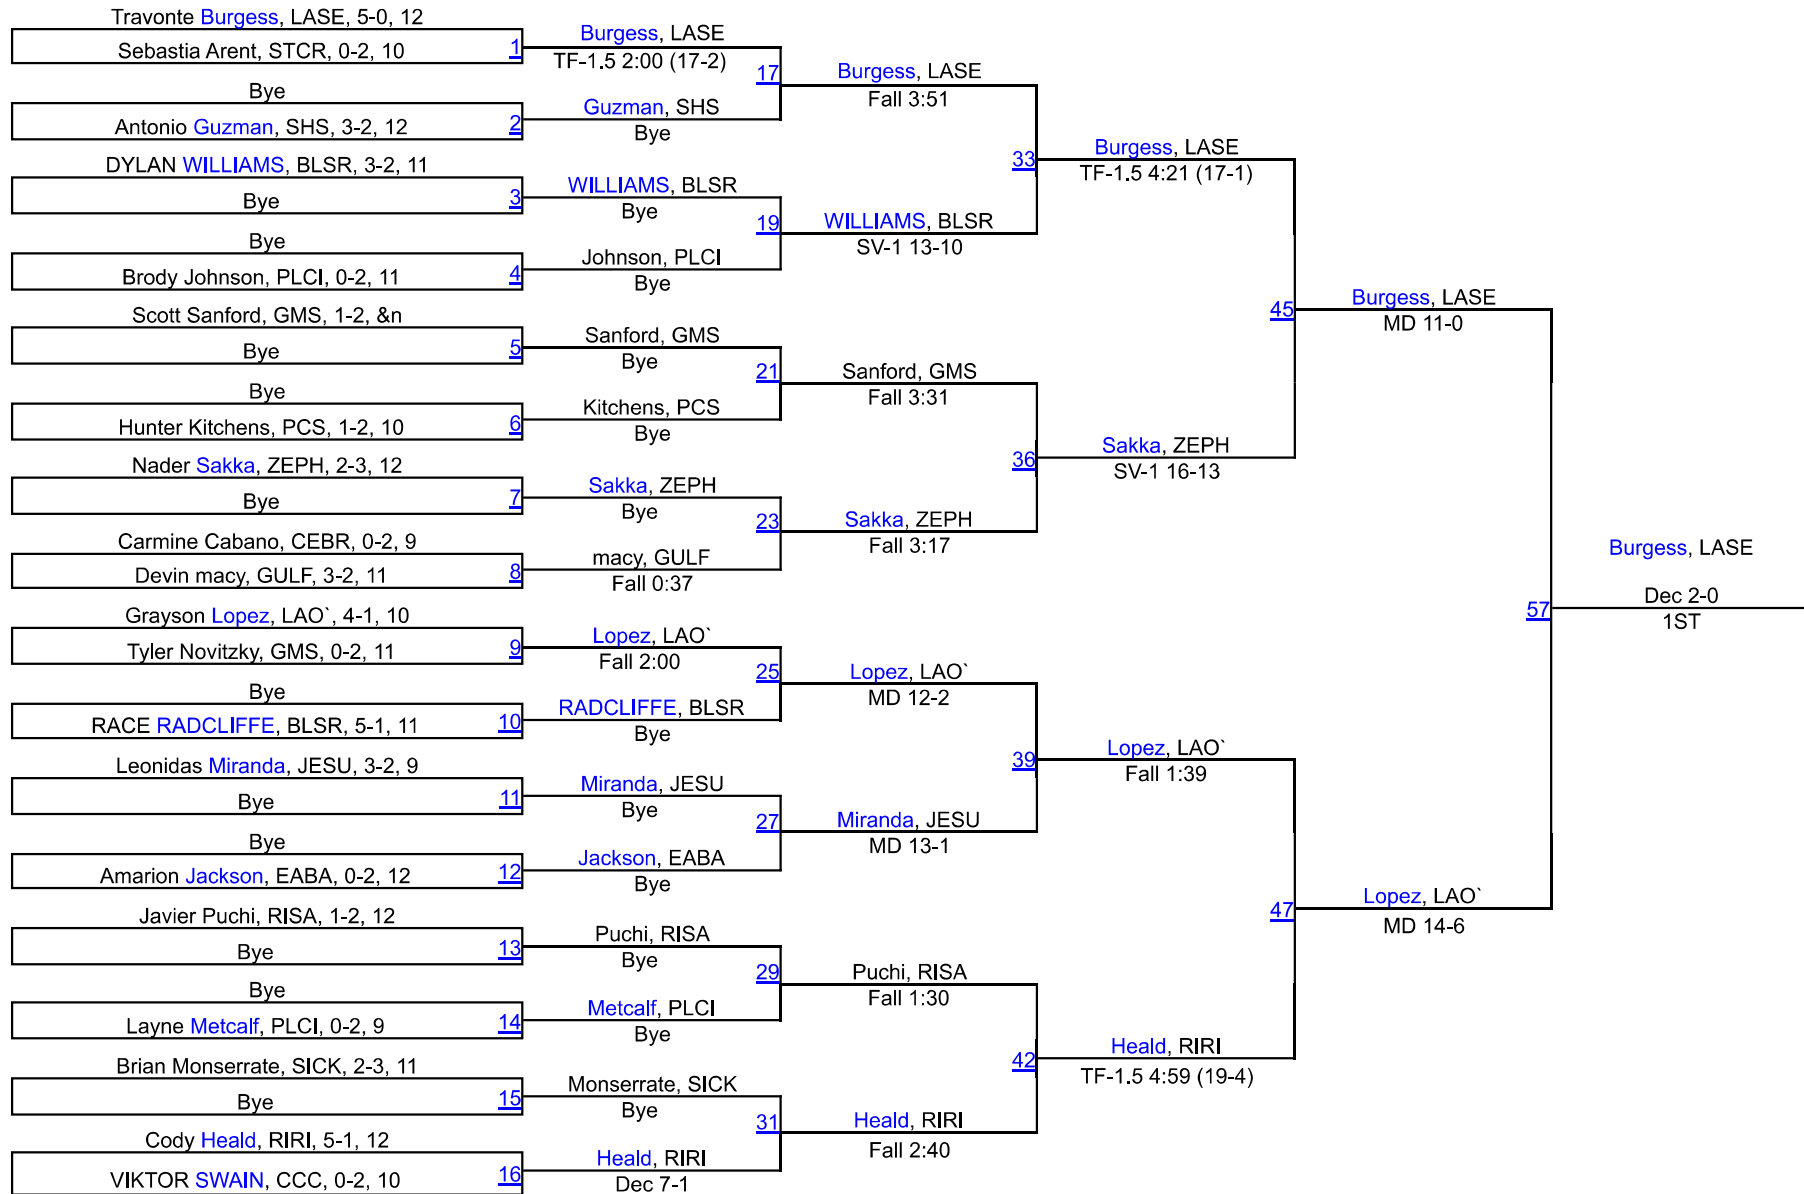

Ben Richards Memorial Boys