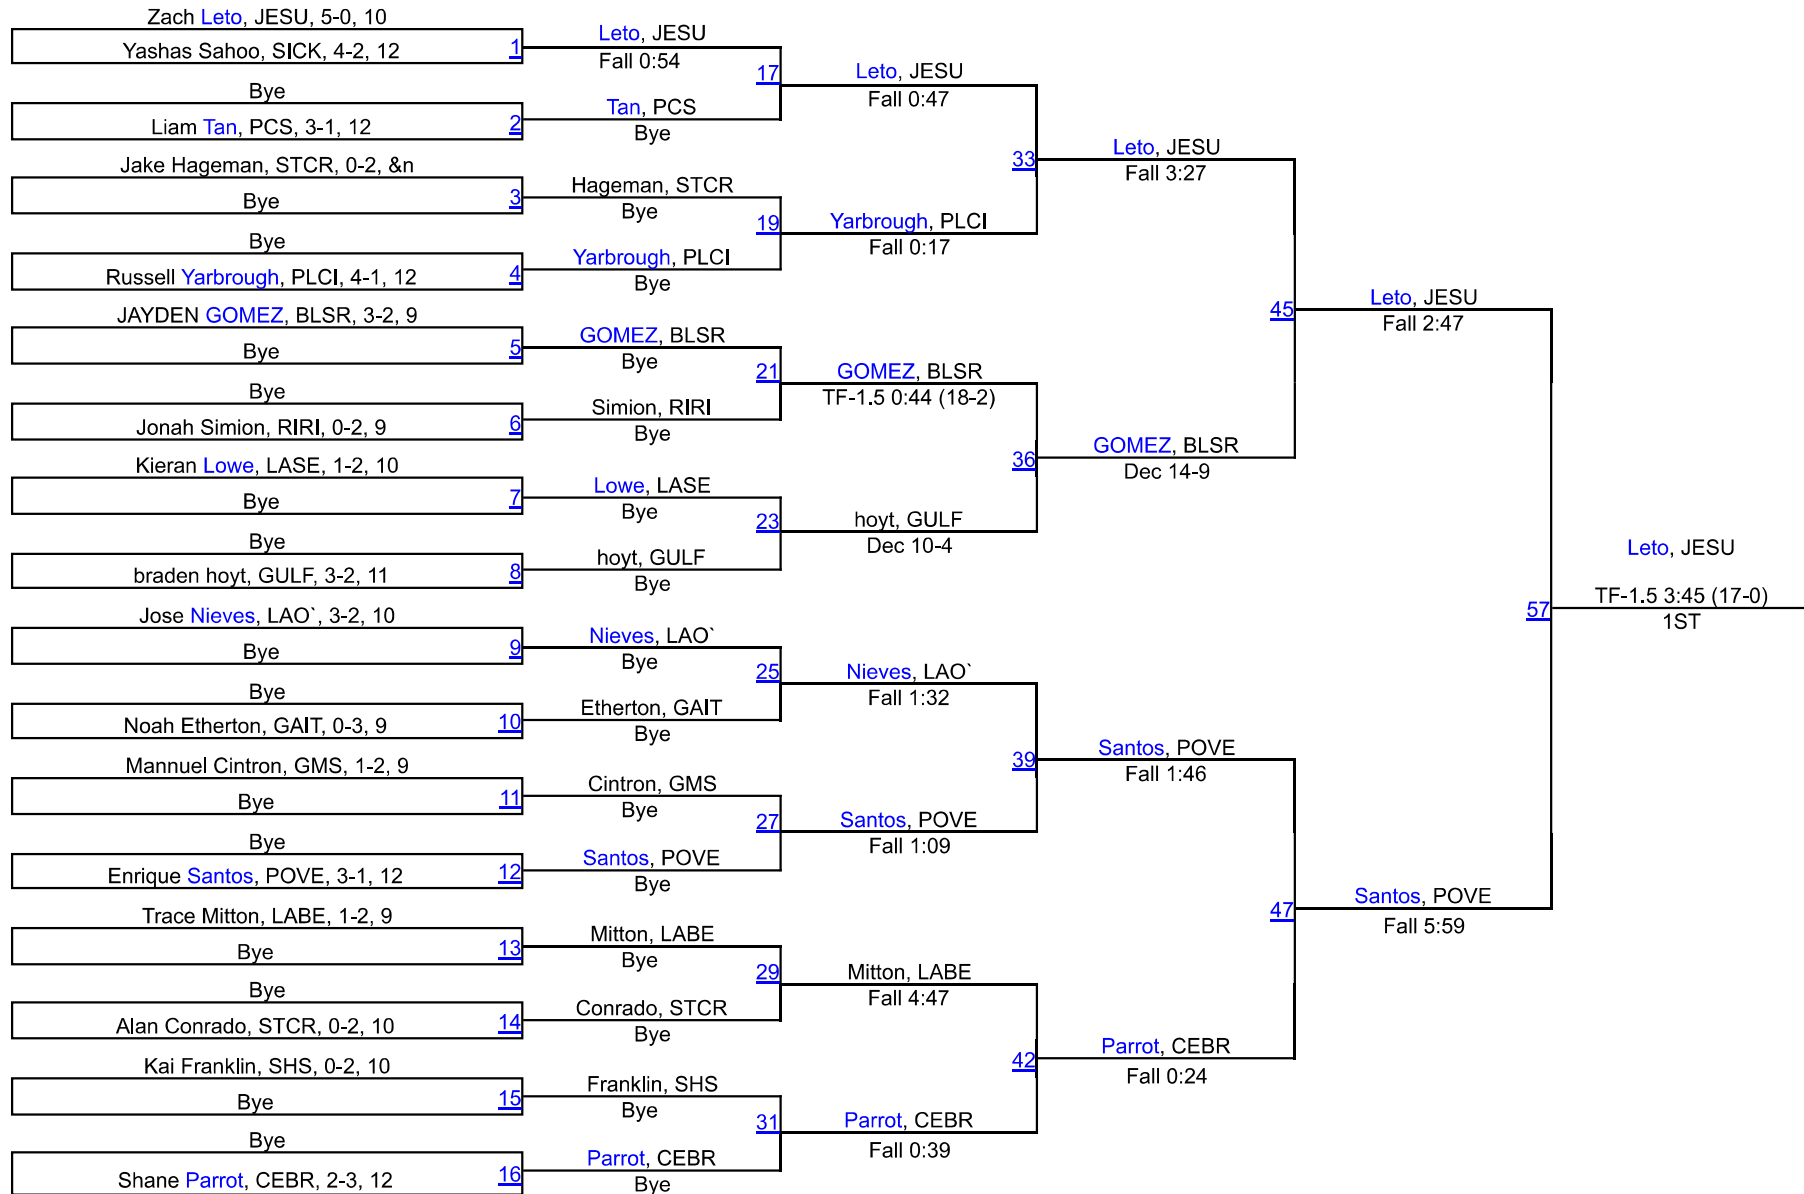

Ben Richards Memorial Boys

113