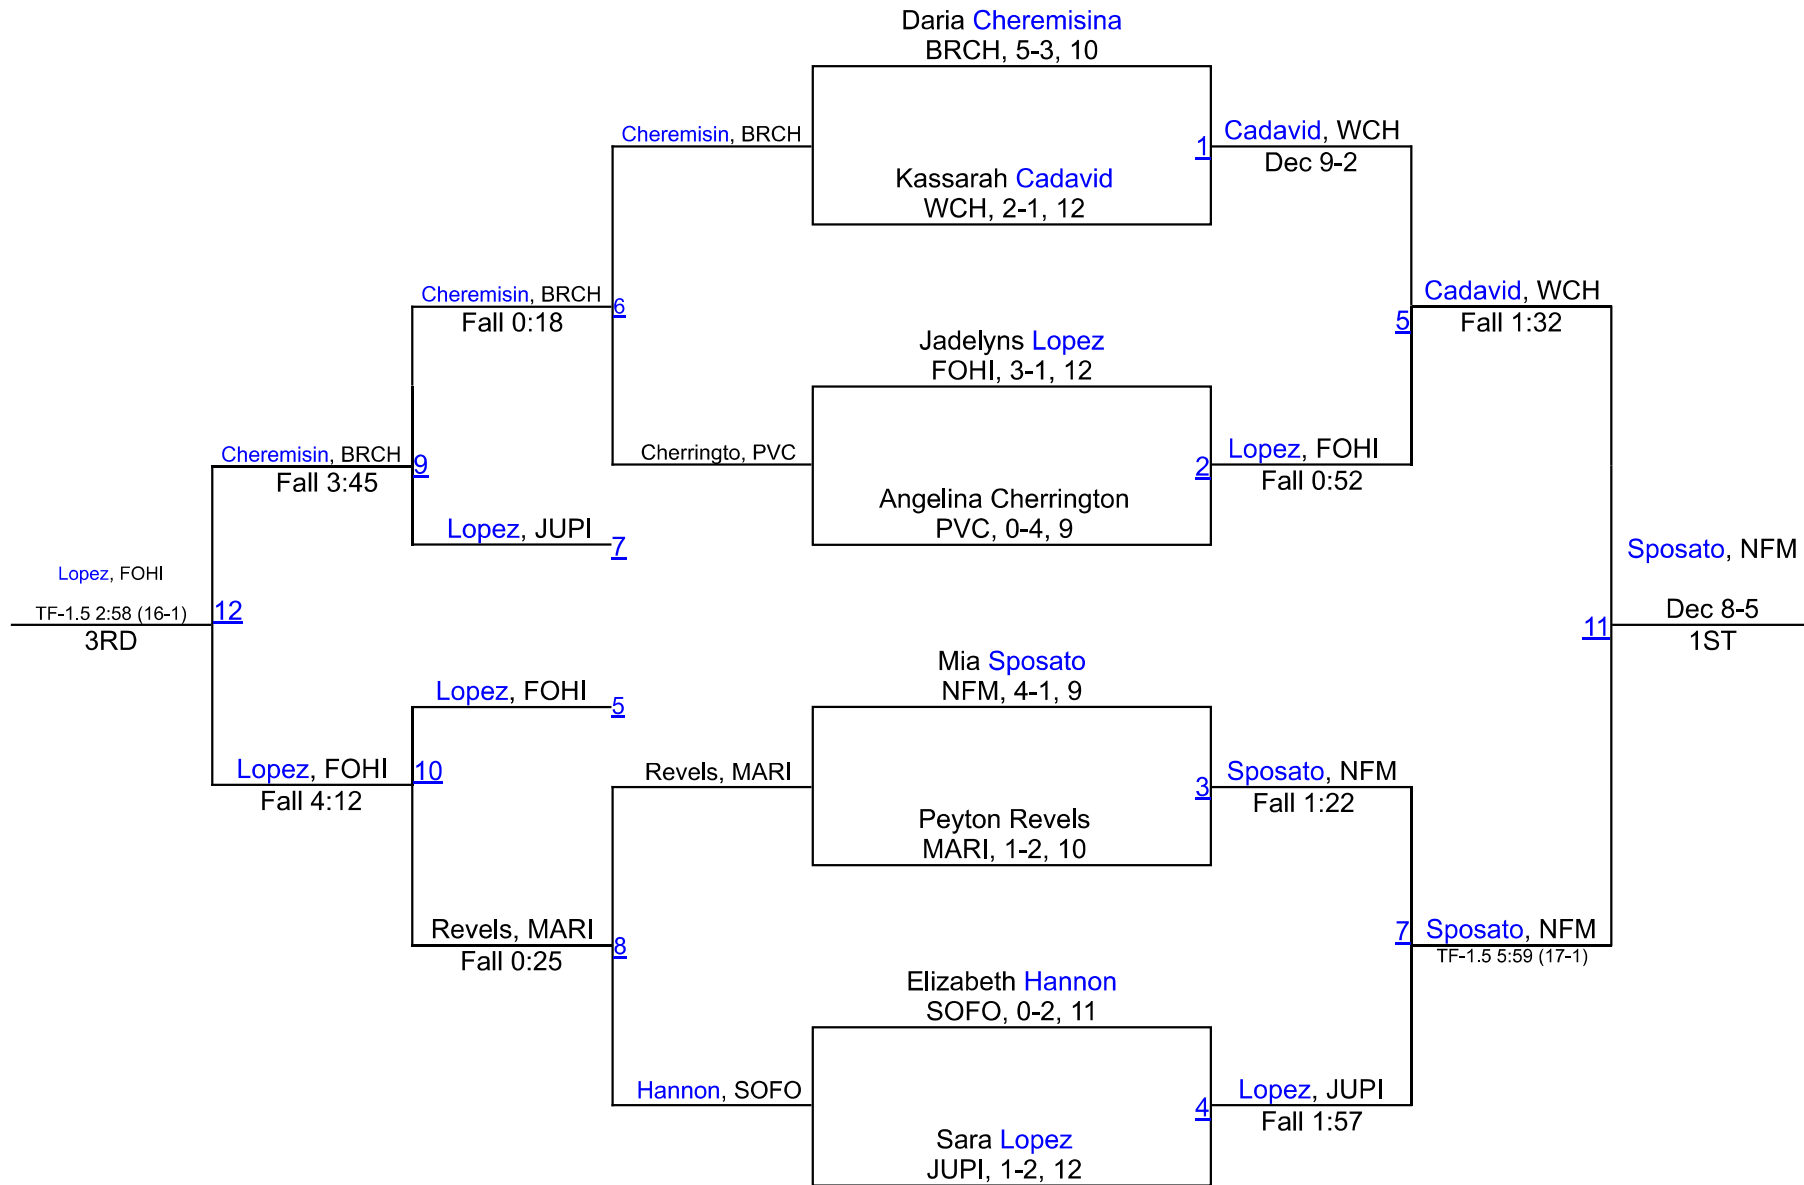

Cradle Cancer-Girls 2025

110