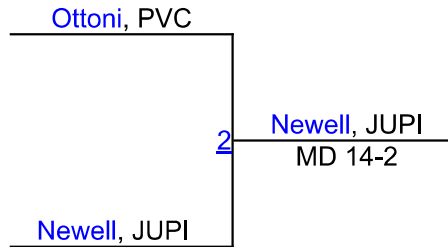

Team Scores		
1	North Ft Myers	131.5
2	Wellington Community Hs	96.0
3	Park Vista Community	58.0
4	Forest Hill	50.0
5	South Fork	40.0
6	Royal Palm Beach	33.5
7	Jupiter	32.0
8	Mariner	31.0
9	William T Dwyer	29.0
10	Boca Raton Community H S	26.0
11	Barron G Collier	24.5
12	Treasure Coast	21.0
13	Martin County	18.0
14	Jensen Beach	17.5
15	Taravella	9.0
16	Seminole Ridge	4.0
17	Okeechobee	3.0
18	Dr. Joaquín García High School	0.0
18	Ft Pierce Central	0.0
18	Monarch	0.0
18	Port St Lucie	0.0
18	Yulee	0.0

Cradle Cancer-Girls 2025

100

Round 1

Round 2

Round 3

WRESTLERS

Elizabet Oliva, PVC, 0-4, 9

Sara Newell, JUPI, 2-0, 12