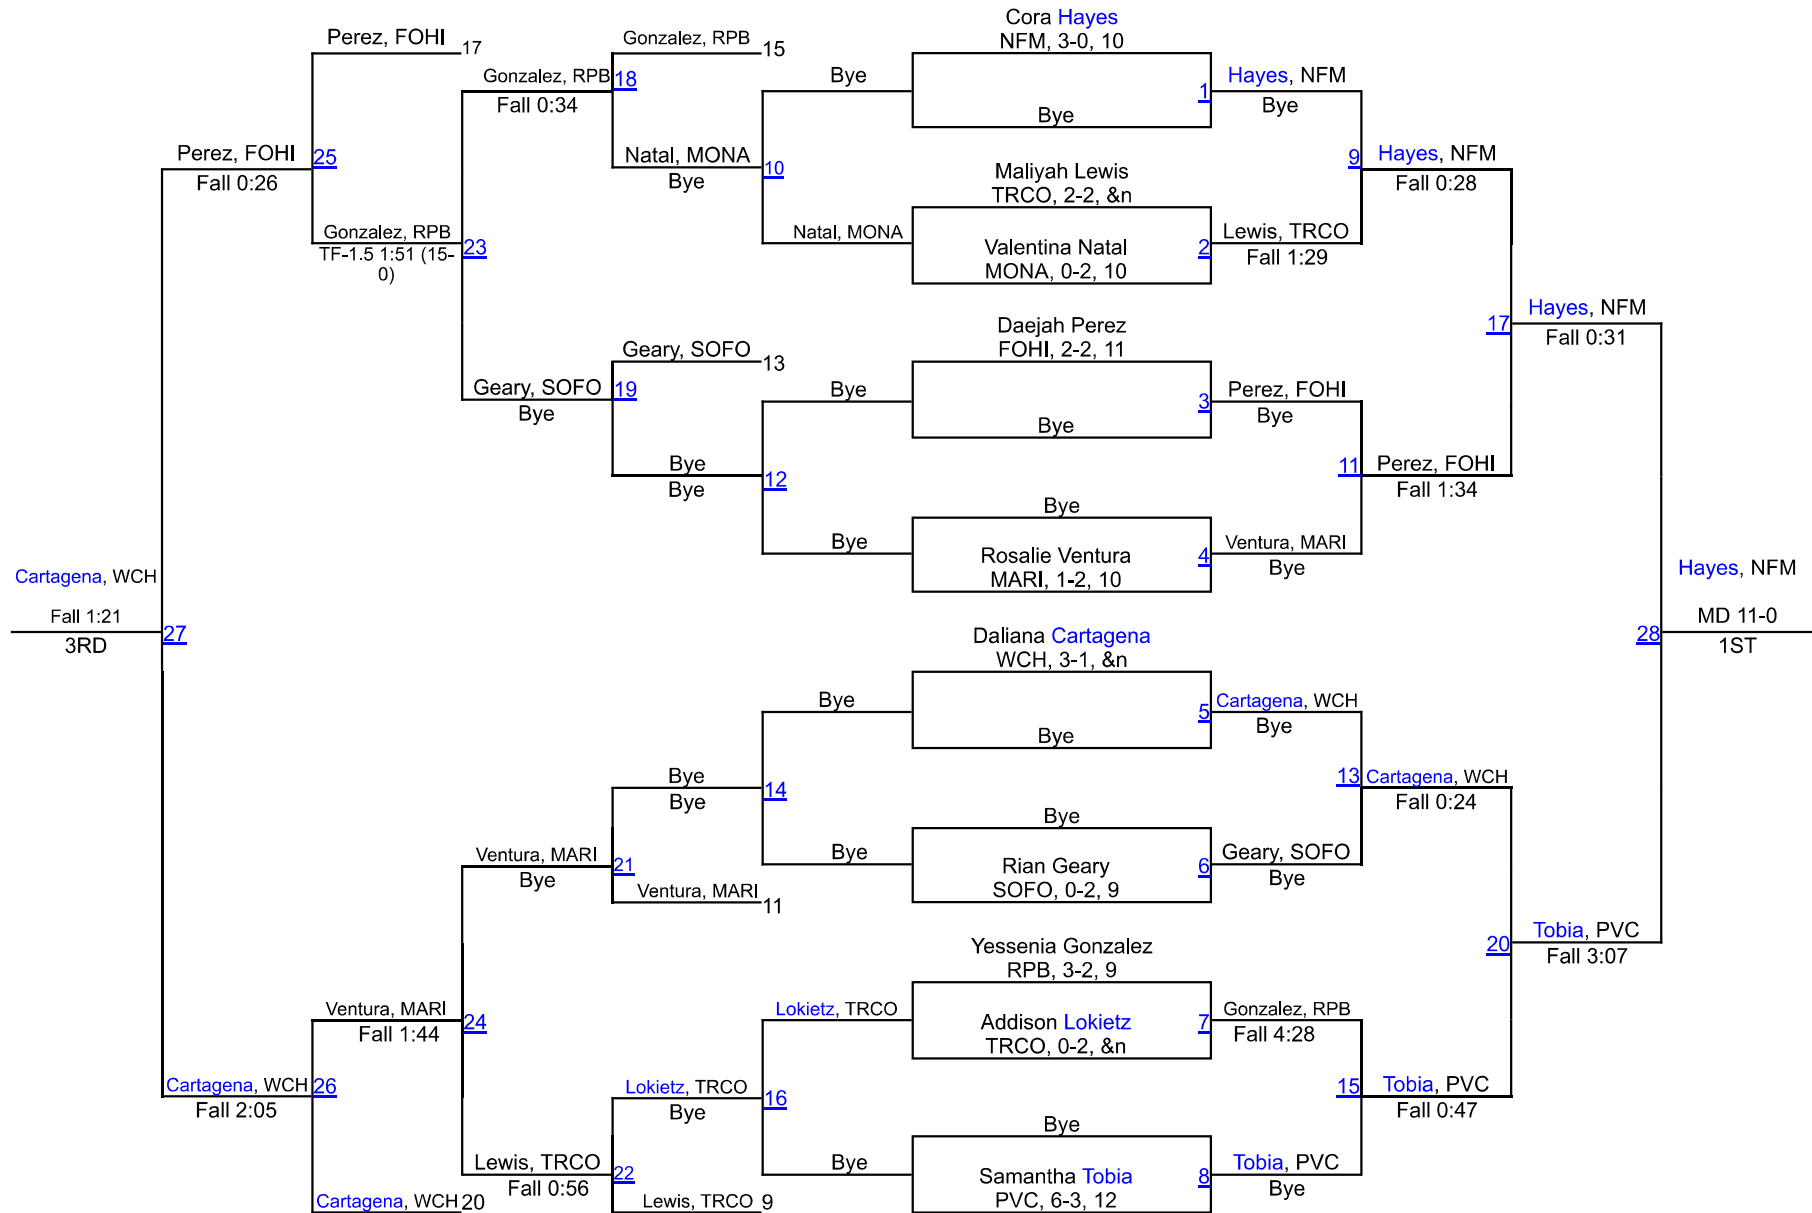

Calista Post, BRCH, 2-2, 10

3RD

Gabriell Diedrick, TRCO, 0-3, 10

4TH

Cradle Cancer-Girls 2025

125

Cradle Cancer-Girls 2025

130