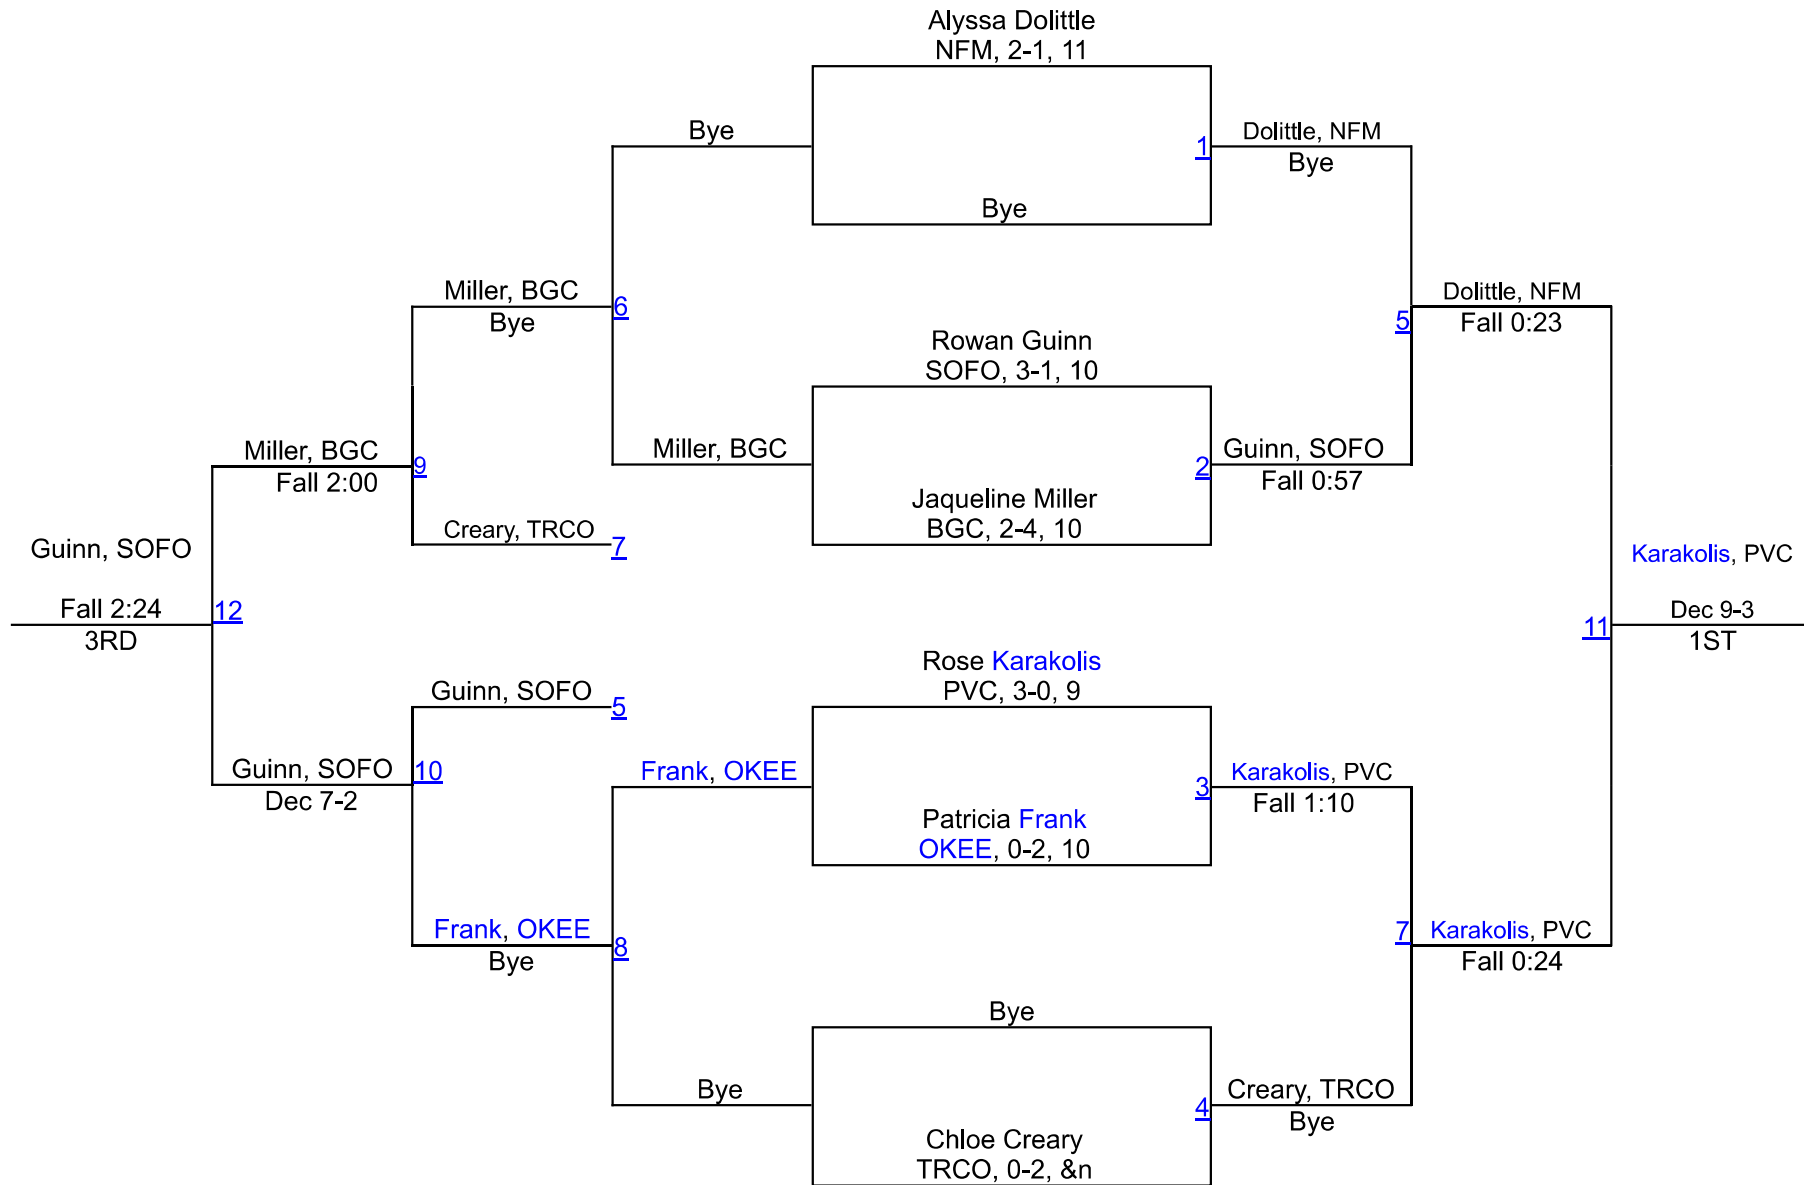

Calista Post, BRCH, 2-2, 10

3RD

Gabriell Diedrick, TRCO, 0-3, 10

4TH

Cradle Cancer-Girls 2025

125

Cradle Cancer-Girls 2025

130