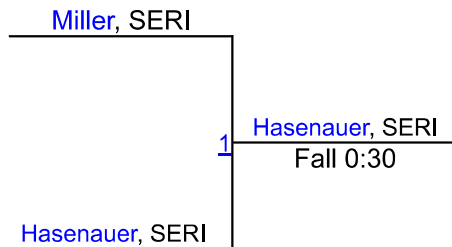

Kenny Pfeiffer Girls Tournament

105

Round 1