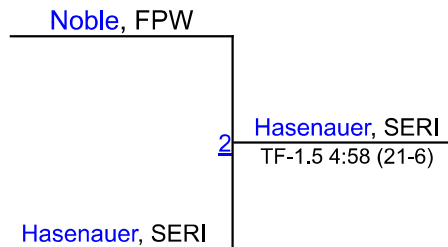

Kenny Pfeiffer Girls Tournament

105

Round 1

Round 2

Round 3

WRESTLERS

Peyton Miller, SERI, 0-2, 10

Kailani Hasenauer, SERI, 2-0, 9

McKayla Noble, FPW, 1-1, 12

Kailani Hasenauer, SERI, 2-0, 9

1ST

McKayla Noble, FPW, 1-1, 12

2ND

Peyton Miller, SERI, 0-2, 10

3RD