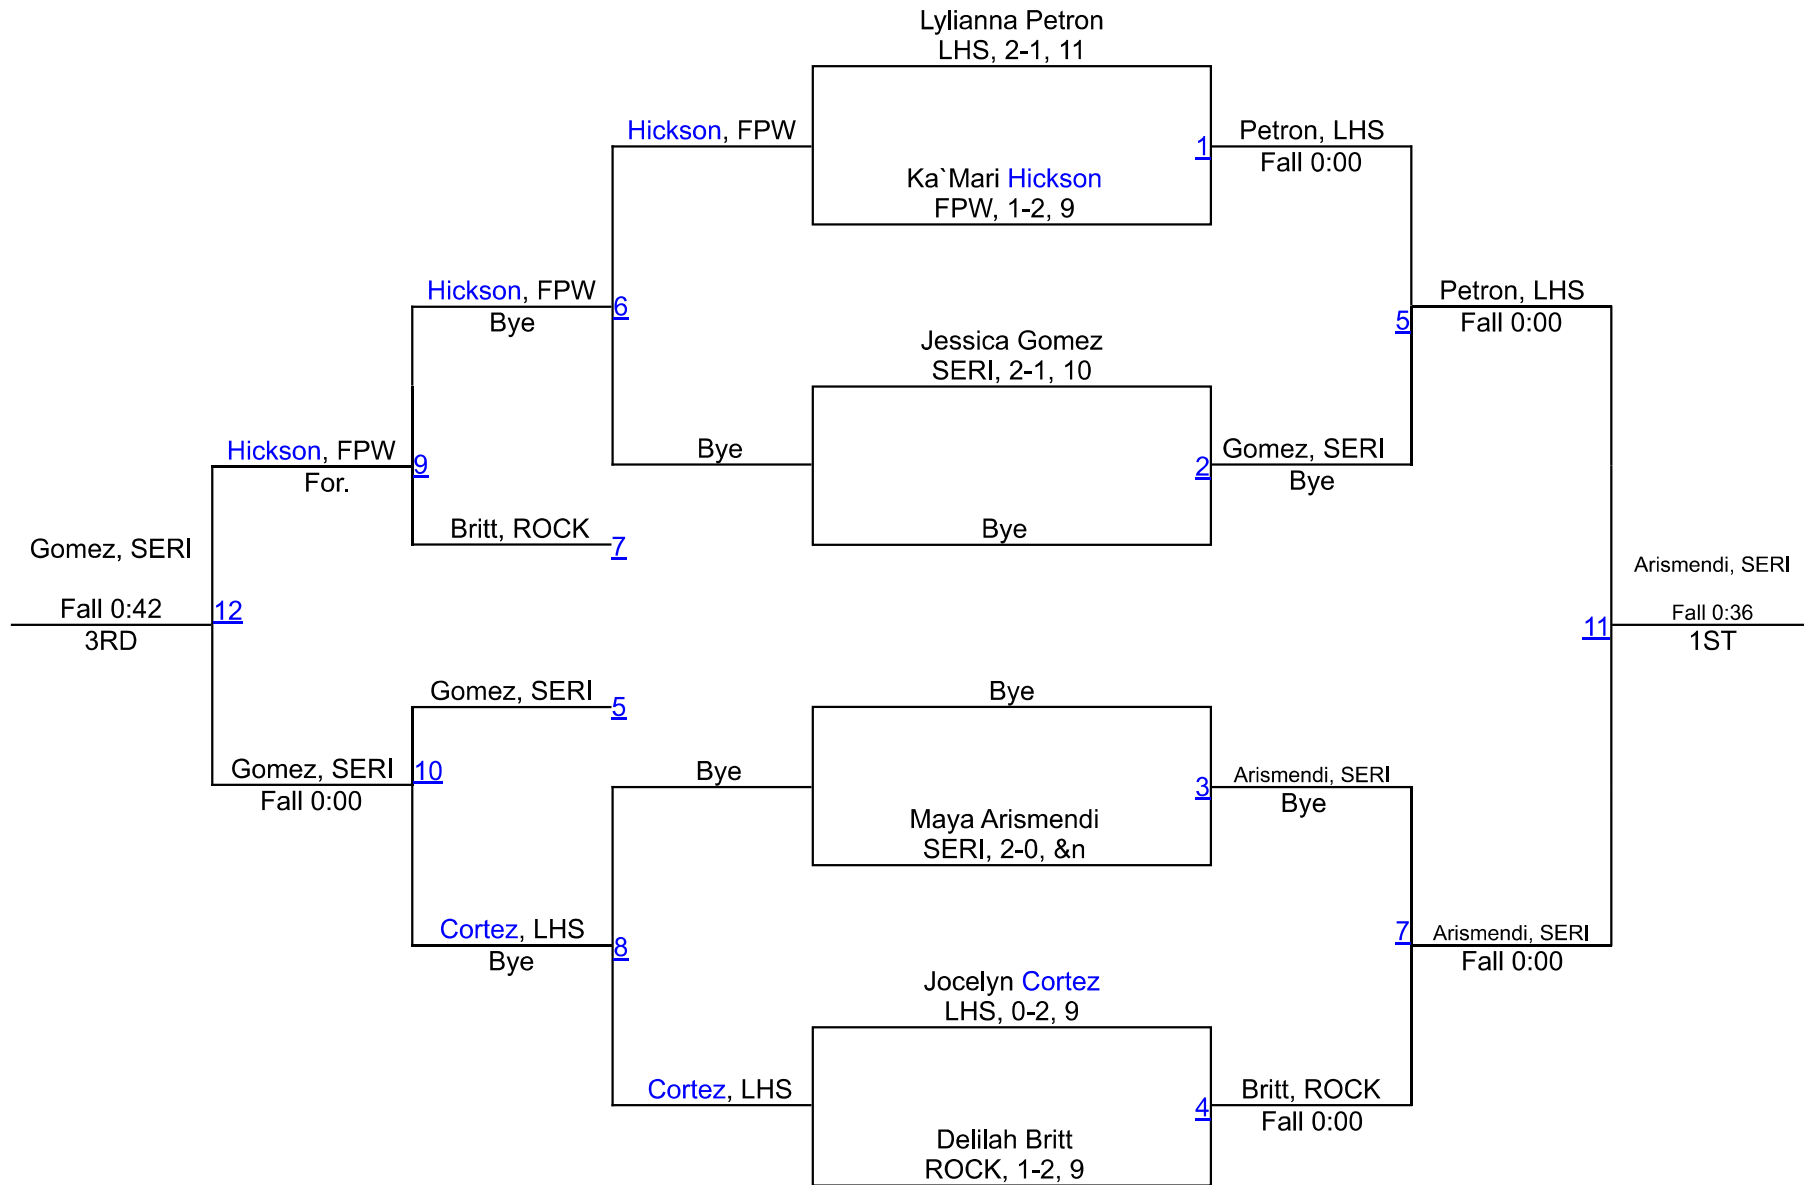

Kenny Pfeiffer Girls Tournament

130/135