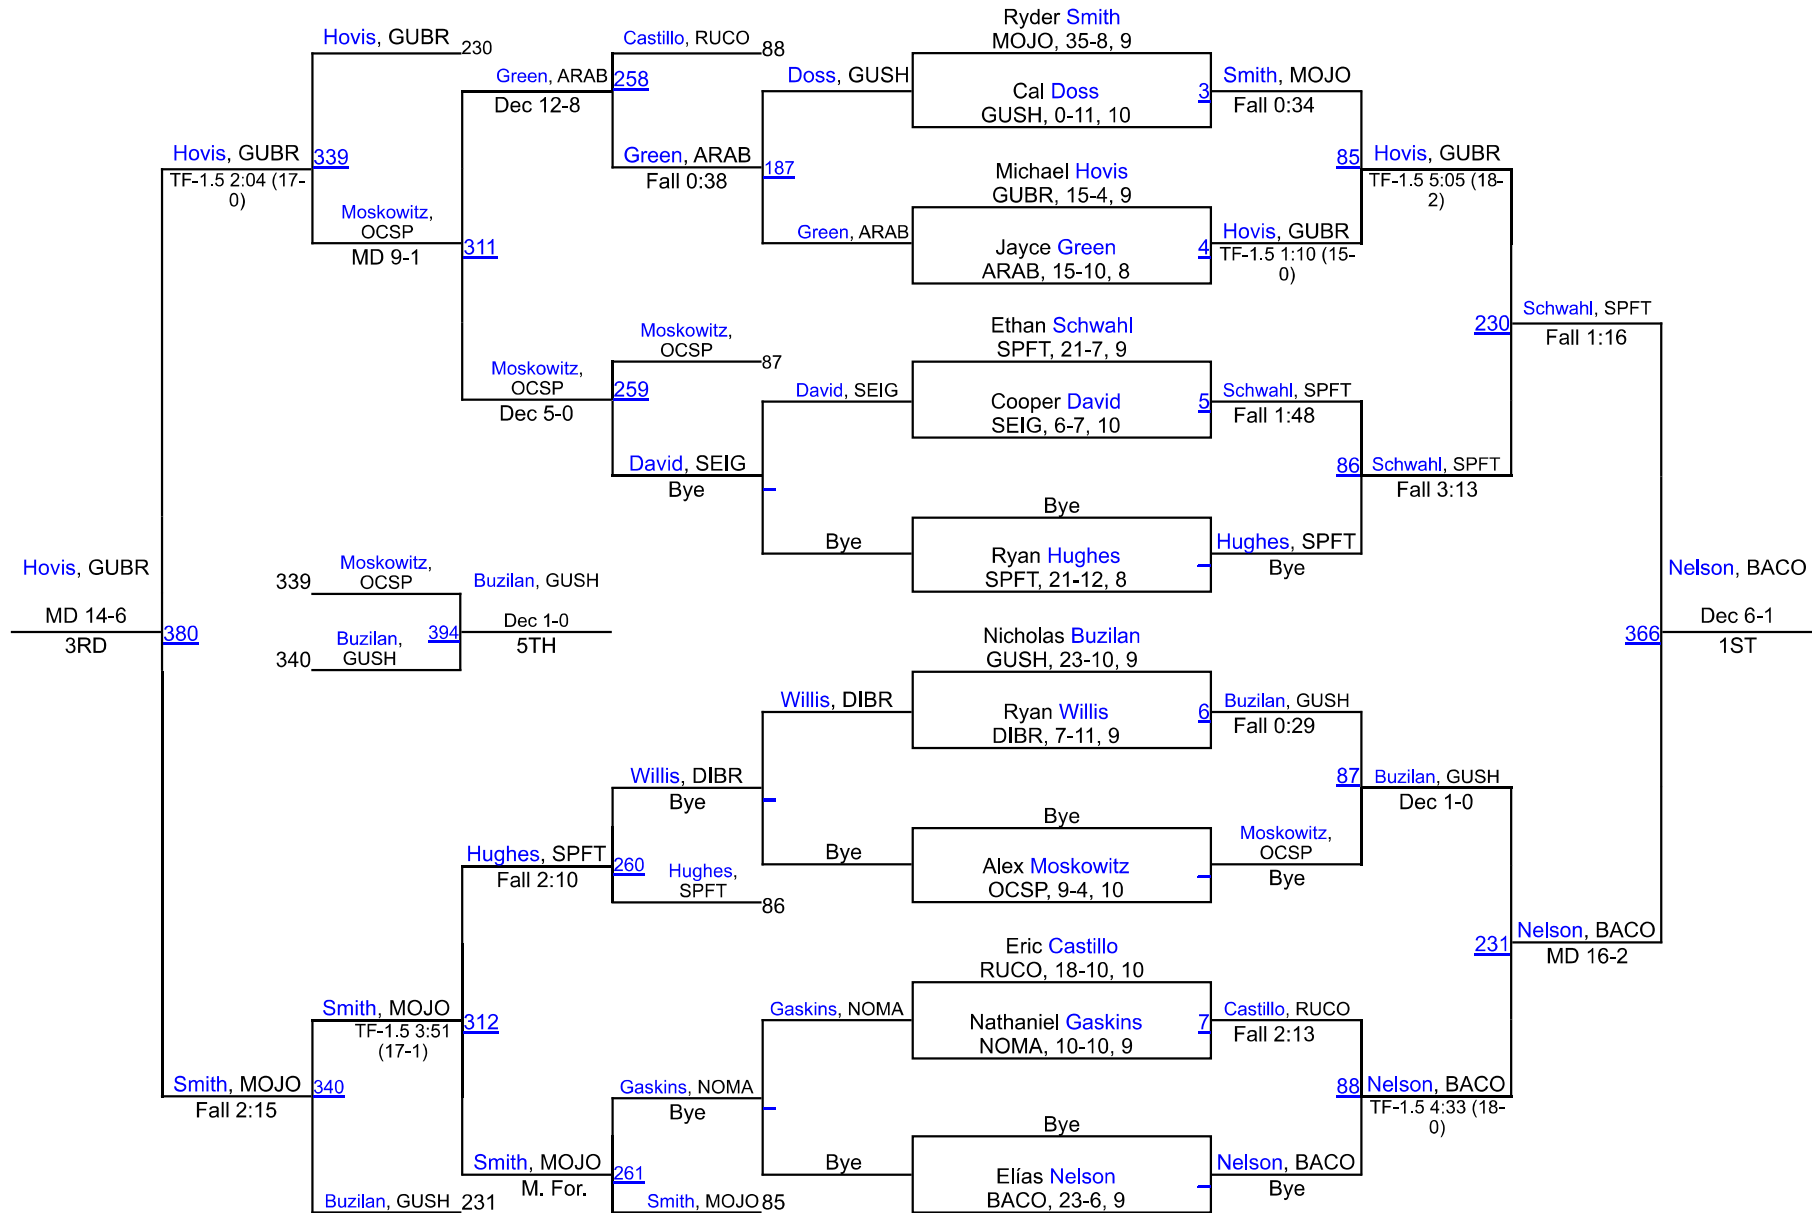

Team Scores

Printed on 01/03/2026 07:53 p.m.

Varsity Team Scores		
1	Gulf Shores	235.5
2	Gulf Breeze	229.5
3	Arab	193.5
4	ADA	137.5
5	Spanish Fort	119.5
6	Siegel High School	115.5
7	Ocean Springs, MS	97.0
8	Mortimer Jordan HS	76.0
9	St. Patrick's High School	62.0
10	St. Martin High School	60.5
11	Robertsdale	56.5
12	Bayshore Christian School	56.0
13	Fairhope	55.0
14	Russell County	53.0
15	Baldwin County	47.0
16	Randolph	40.5
17	Houston Academy	27.0
18	Westminster Christian Academy	25.0
19	D'Iberville High School	17.0
20	Elberta HS	16.0
21	Northside Methodist Academy	7.0
22	Trinity (Whitesville)	4.0

2025 Gulf Shores Scuffle

106

2025 Gulf Shores Scuffle

113

2025 Gulf Shores Scuffle

132

2025 Gulf Shores Scuffle

138

2025 Gulf Shores Scuffle

144

2025 Gulf Shores Scuffle

150

2025 Gulf Shores Scuffle

175

2025 Gulf Shores Scuffle

190

2025 Gulf Shores Scuffle

215

2025 Gulf Shores Scuffle

285