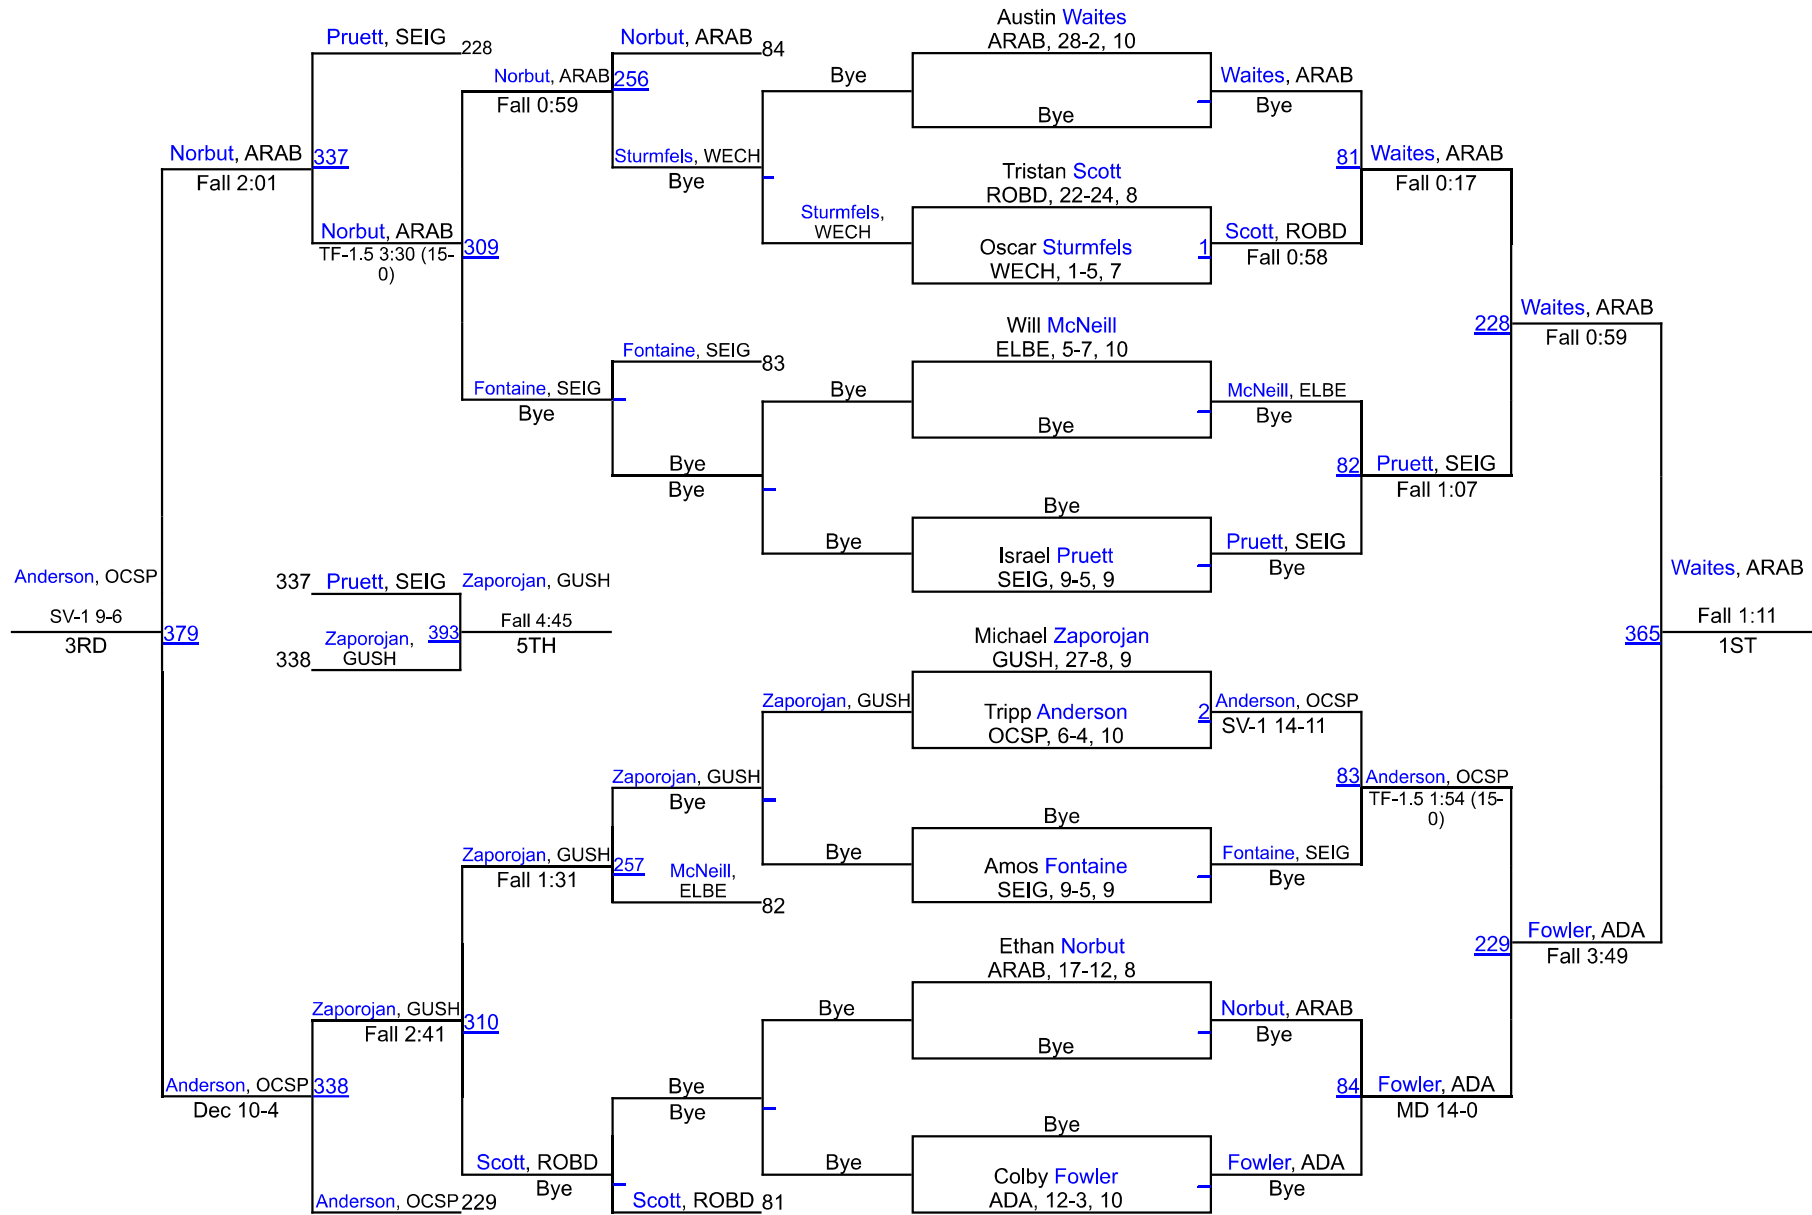

Team Scores

Printed on 01/03/2026 07:53 p.m.

Varsity Team Scores		
1	Gulf Shores	235.5
2	Gulf Breeze	229.5
3	Arab	193.5
4	ADA	137.5
5	Spanish Fort	119.5
6	Siegel High School	115.5
7	Ocean Springs, MS	97.0
8	Mortimer Jordan HS	76.0
9	St. Patrick's High School	62.0
10	St. Martin High School	60.5
11	Robertsdale	56.5
12	Bayshore Christian School	56.0
13	Fairhope	55.0
14	Russell County	53.0
15	Baldwin County	47.0
16	Randolph	40.5
17	Houston Academy	27.0
18	Westminster Christian Academy	25.0
19	D'Iberville High School	17.0
20	Elberta HS	16.0
21	Northside Methodist Academy	7.0
22	Trinity (Whitesville)	4.0

2025 Gulf Shores Scuffle

106

2025 Gulf Shores Scuffle

113

2025 Gulf Shores Scuffle

132

2025 Gulf Shores Scuffle

138

2025 Gulf Shores Scuffle

144

2025 Gulf Shores Scuffle

150

2025 Gulf Shores Scuffle

175

2025 Gulf Shores Scuffle

190

2025 Gulf Shores Scuffle

215

2025 Gulf Shores Scuffle

285